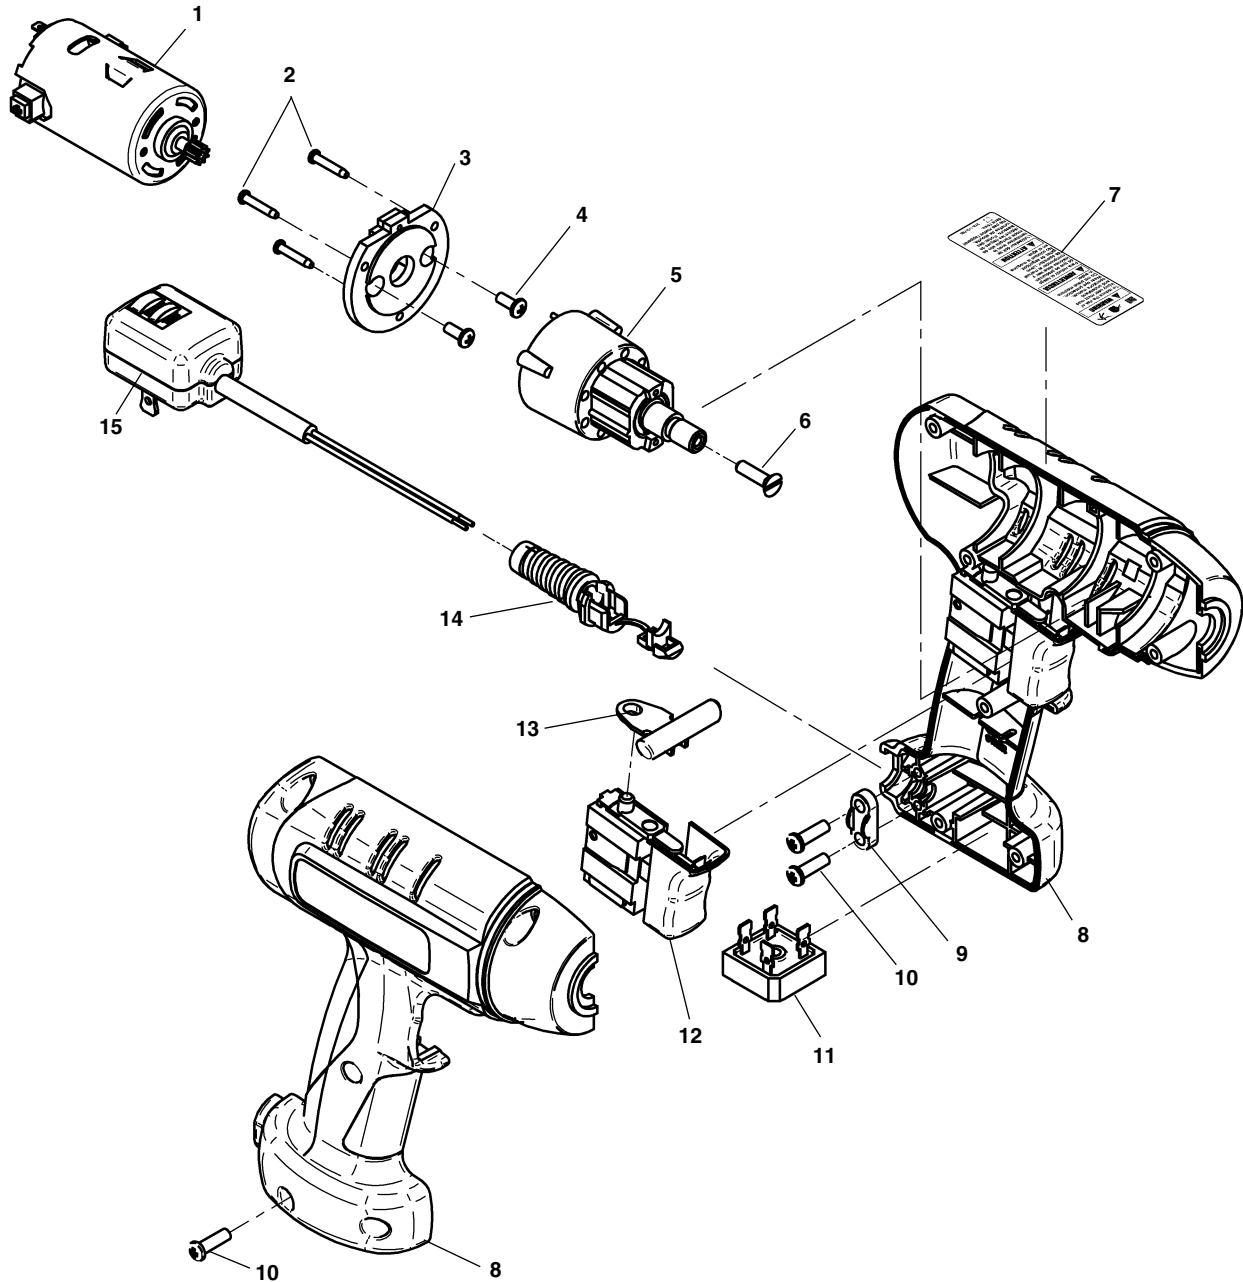

**NOTE: Order parts by Catalog Number only.  
DO NOT order by Reference Number.**

Ref. No.	Catalog No.	Description	Ref. No.	Catalog No.	Description	Ref. No.	Catalog No.	Description
1	24163	Nose Piece, Auto	11	24208	Pivot Pin	21	24243	Clamp Spring
2	24168	Screw	12	67997	Roller Bearing	22	68942	Clips
3	24178	Button Screw 5/16"-18	13	39830	Socket HD Cap Screw	23	47525	Gasket
4	92255	Lock Washer	14	24213	Auto Feed Carriage	24	68917	Drum Liner
5	24183	Hand Grip, Auto	15	24218	Reverse Lever	25	69542	Screw #10-32 X 1"
6	24188	Nose Piece, Manual	16	24223	Forward Lever	26	68932	Drum Back
7	24193	Retaining Ring	17	24228	Torsion Spring	27	24248	Caution Label
8	41512	Spiral Ring	18	24233	Sleeve	28	24253	Trigger Guard
9	24198	Hand Grip, Manual	19	41512	Spiral Ring			
10	24203	Top Grip Cap	20	24238	Drum Front			

**NOTE: Order parts by Catalog Number only.  
DO NOT order by Reference Number.**

Ref. No.	Catalog No.	Description	Ref. No.	Catalog No.	Description
—	24138	Power Unit 115V	8	24103	Housing Set
—	24143	Power Unit 230V	9	24018	Cord Clamp
1	24078	Motor 115V	10	24113	Screw, #8 x .62
	24148	Motor 230V	11	21758	Rectifier
2	24083	Screws	12	24118	Switch 115V
3	24088	Adapter		24153	Switch 230V
4	17106	Screw, M4 x 10	13	24123	Reversing Lever
5	24093	Gearbox	14	21768	Stain Relief
6	19128	Screw, LH M5	15	24128	Linecord 115V
7	24098	Warning Label		24158	Linecord 230V