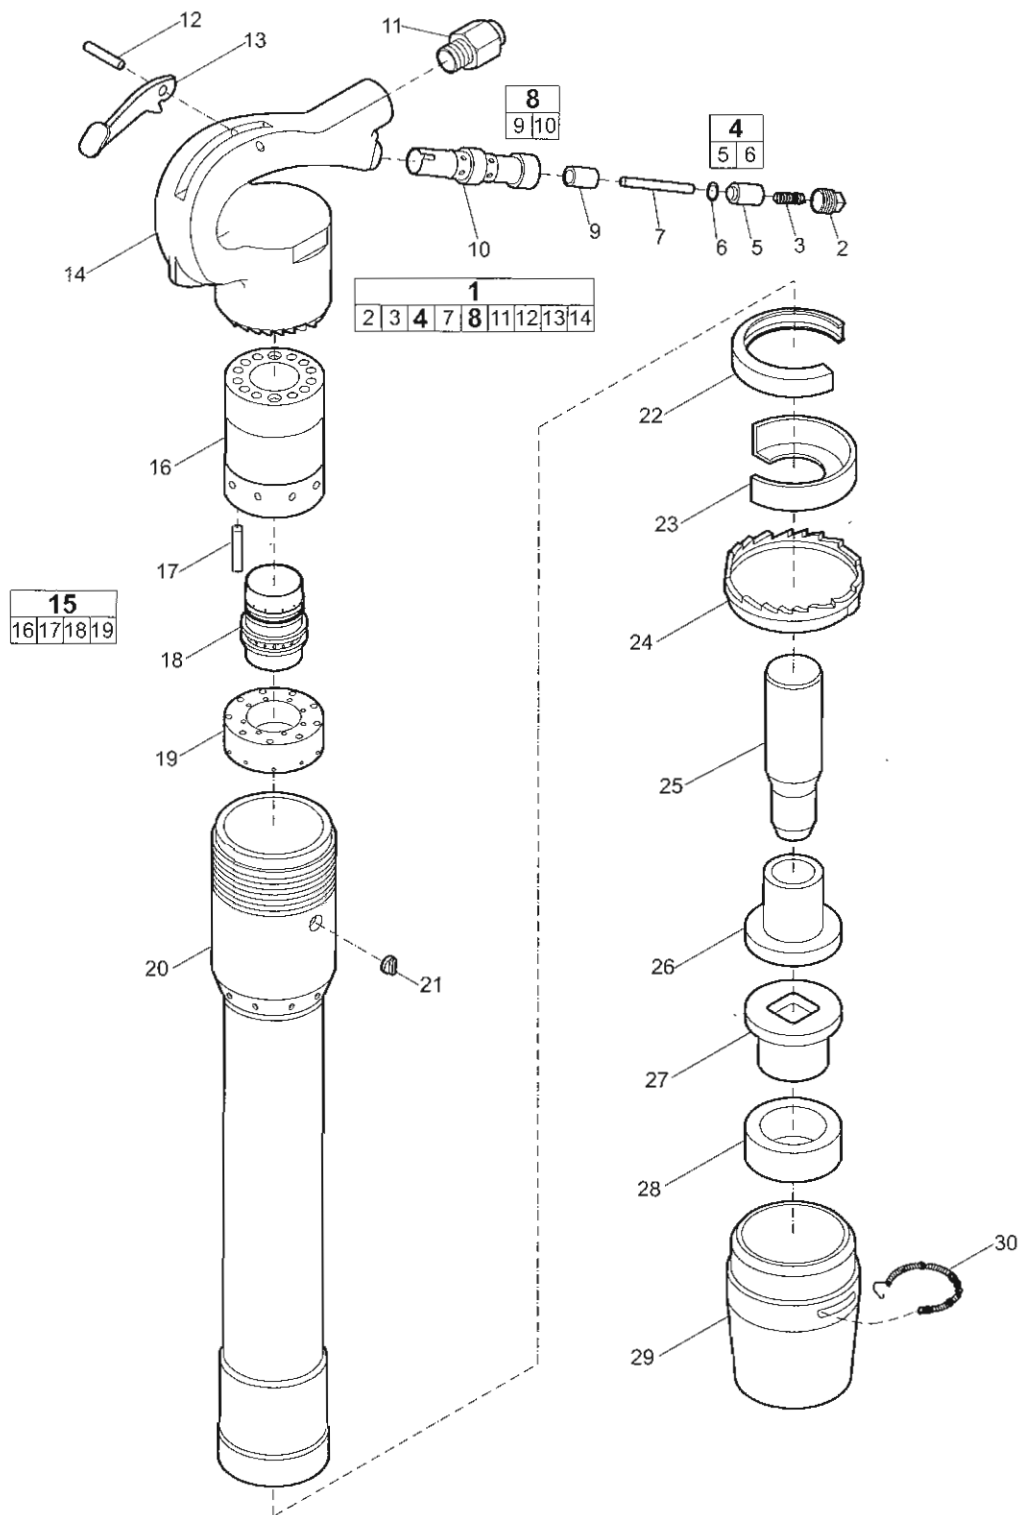

# CP 4611 P

No.	Description	Remark	Quantity	Part Number
1(2-14)	<b>Handle, complete</b>		1	P007164
2	Plug - Valve tube		1	P001873
3	Spring - Valve		1	P001853
4(5-6)	<b>Valve - Throttle, complete</b>		1	P001799
5	Valve - Throttle		1	-
6	O-ring		1	P083071
7	Pin - Push	Valve	1	P004834
8(9-10)	<b>Tube - Throttle, complete</b>		1	P007325
9	Bushing		1	P004839
10	Tube - Throttle		1	-
11	Bushing - Air inlet	½" NPTF (With strainer)	1	P001995
12	Pin - Lever		1	P001915
13	Lever - Throttle		1	P001982
14	Handle		1	-
15(16-19)	<b>Valve, complete</b>		1	P007385
16	Case - Valve		1	P006319
17	Dowel		1	3303 0050 86
18	Valve		1	P001538
19	Lid - Valve case		1	P006320
20	Cylinder		1	3303 0050 91
21	Key - Lock collar		1	P001430
22	Clip - Spring	Lock collar	1	P001355
23	Deflector - Exhaust		1	P001389
24	Collar - Lock		1	P001399
25	Piston	11" Stroke	1	3303 0050 93
26	Sleeve - Upper		1	P156988
27	Sleeve - Lower		1	P072333
28	Bumper		1	3303 0051 03
29	Sleeve - Retainer		1	P071849
30	Spring - Lock		1	P073942